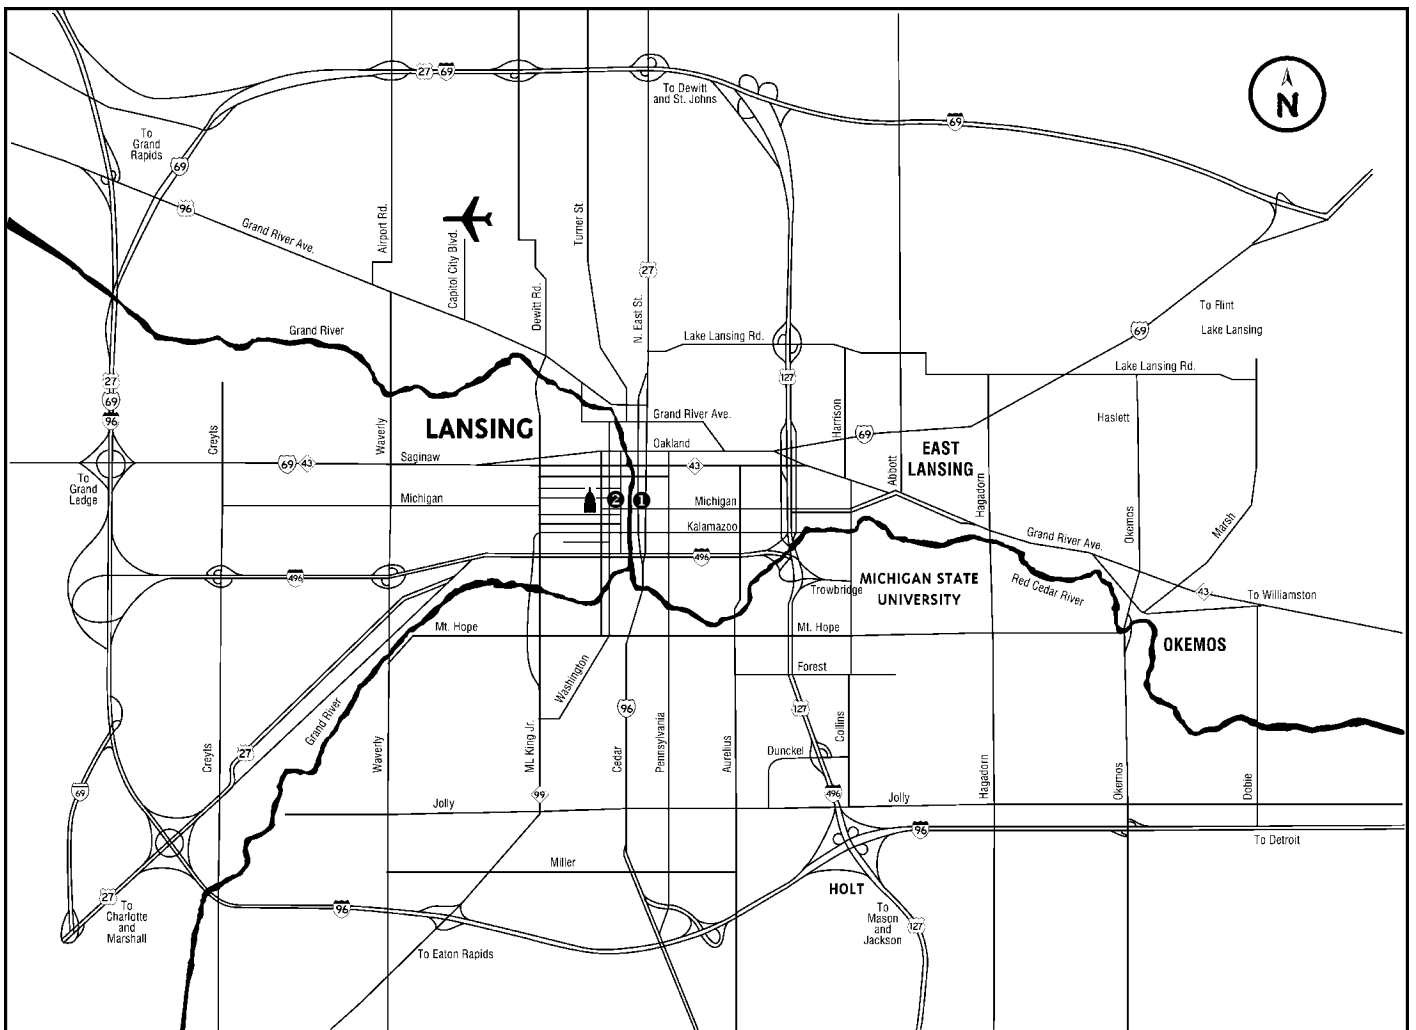

**① Lansing Center**  
**333 E. Michigan Ave.**  
**517/483-7400**

**② Radisson Lansing Hotel**  
**111 N. Grand Avenue**  
**517/483-0188**

Coming from NORTH: 127 South to 496 West. Take 496 West to Grand Avenue (Exit 7A). Turn right (north) on Grand Avenue. Take Grand Avenue approximately 5 blocks to the intersection of Grand Ave. and Michigan Avenue. Turn right (east) on Michigan Avenue. Go approximately 1 block. Lansing Center is on the lefthand side (north).

Coming from EAST: 96 West to 127 North (Exit 106B). Take 127 North to 496 West. Take 496 West to Grand Avenue (Exit 7A). Turn right (north) on Grand Avenue. Take Grand Avenue approximately 5 blocks to the intersection of Grand Ave. and Michigan Avenue. Turn right (east) on Michigan Avenue. Go approximately 1 block. Lansing Center is on the lefthand side (north).

Coming from SOUTH: 127 North to 496 West. Take 496 West to Grand Avenue (Exit 7A). Turn right (north) on Grand Avenue. Take Grand Avenue approximately 5 blocks to the intersection of Grand Ave. and Michigan Avenue. Turn right (east) on Michigan Avenue. Go approximately 1 block. Lansing Center is on the lefthand side (north).

Coming from WEST: 96 East to 496/Downtown Lansing (Exit 95). Take 496 East to Pine-Walnut Sts./Downtown Lansing (Exit 6). Take exit and go approximately 5 blocks to Grand Avenue. Turn left (north) on Grand Avenue. Take Grand Avenue approximately 5 blocks to the intersection of Grand Ave. and Michigan Avenue. Turn right (east) on Michigan Avenue. Go approximately 1 block. Lansing Center is on the lefthand side (north).